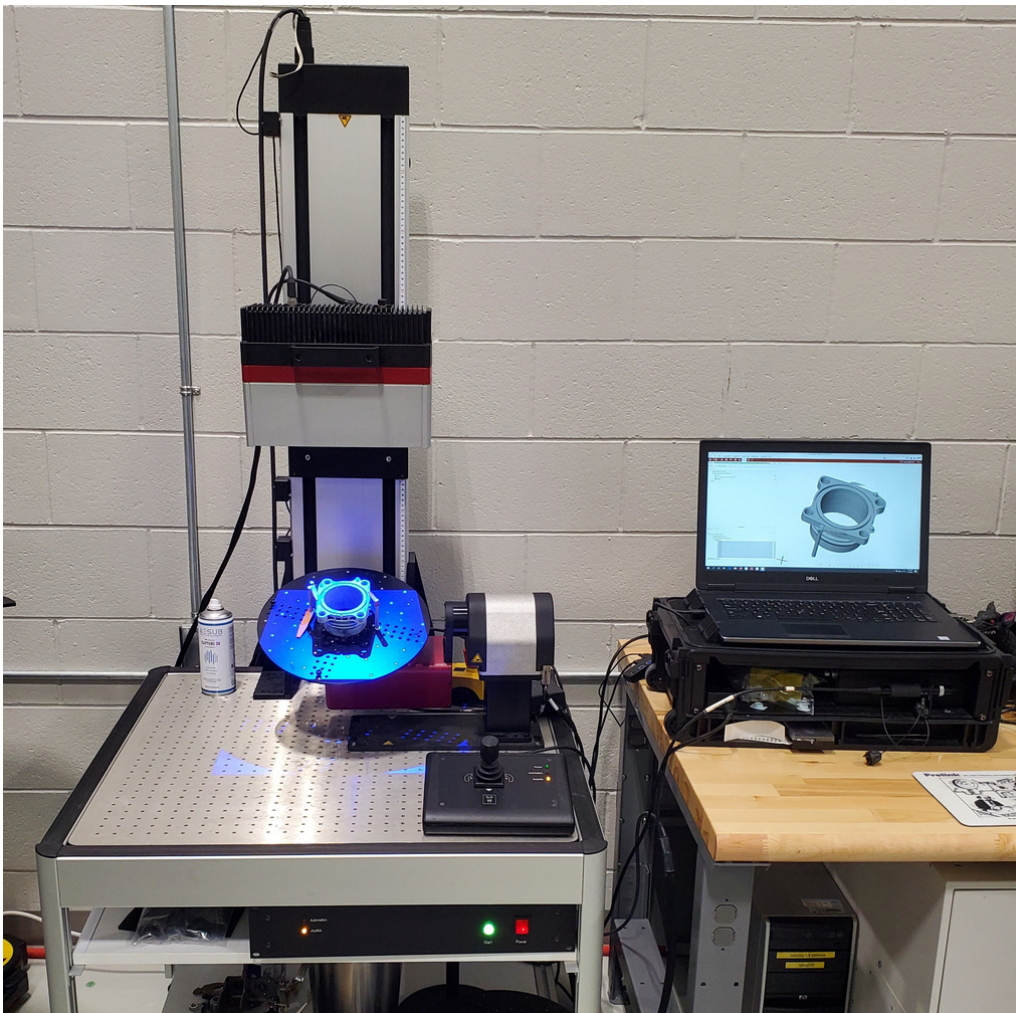

GOM Capsule

GOM Capsule w/Automation Stand

- GOM Capsule Structured Light Scanner
- Automation Stand w/turntable
- Includes lenses for 70, 120, 200 & 320 volumes
- Windows 10 Laptop
- GOM Inspect 2020 Software
- Training

\$75,000 USD

List Price \$175k

Turn Key Package

FOB 1 Source Metrology - Delivery cost to be determined